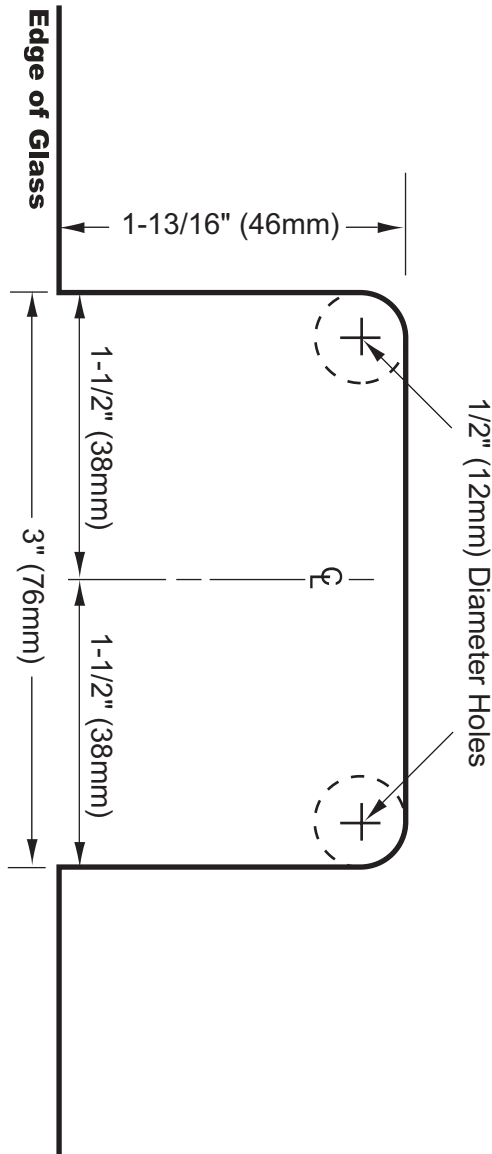

# Heavy Duty Wall to Glass Shower Hinge Template

## Rectangular Cut-out Option

**IMPORTANT NOTE:**  
Project measurements from the edge of the glass.

## "Mouse-Ear" Cut-out Option

WALL TO  
GLASSHINGE  
HDSHDB037L  
**Rockwell**