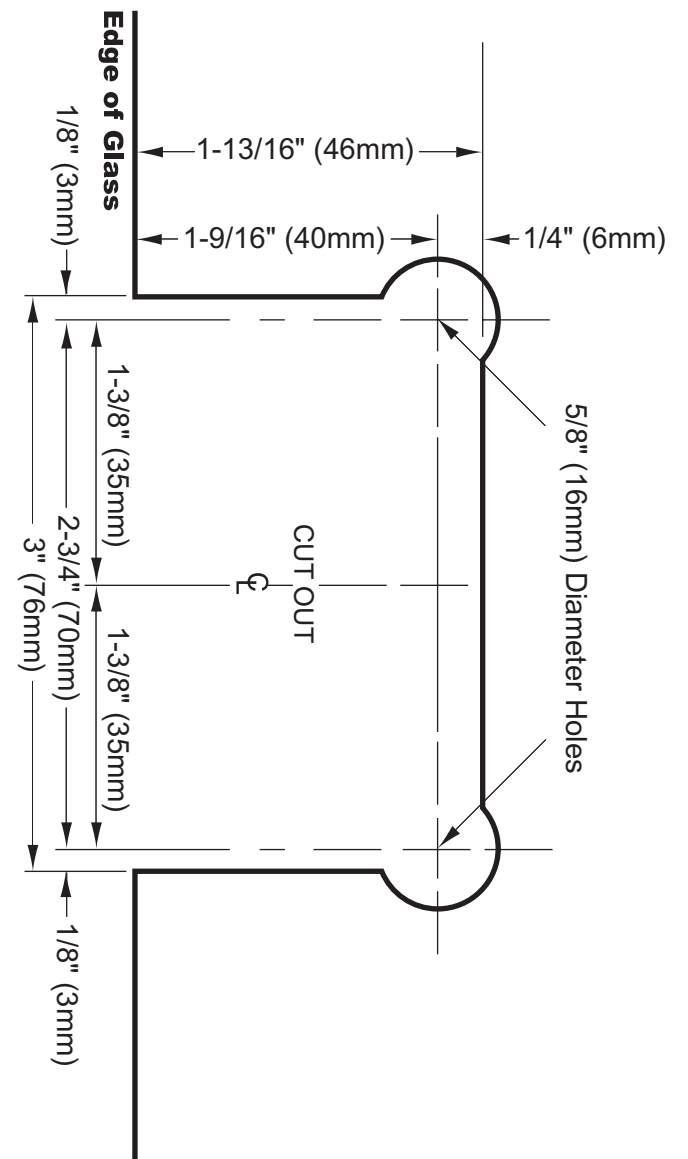

# Heavy Duty Wall to Glass Shower Hinge Template

## Rectangular Cut-out Option

**IMPORTANT NOTE:**  
Project measurements from the edge of the glass.

## "Mouse-Ear" Cut-out Option

WALL TO  
GLASSHINGE  
HDSHDB037L  
**Rockwell**