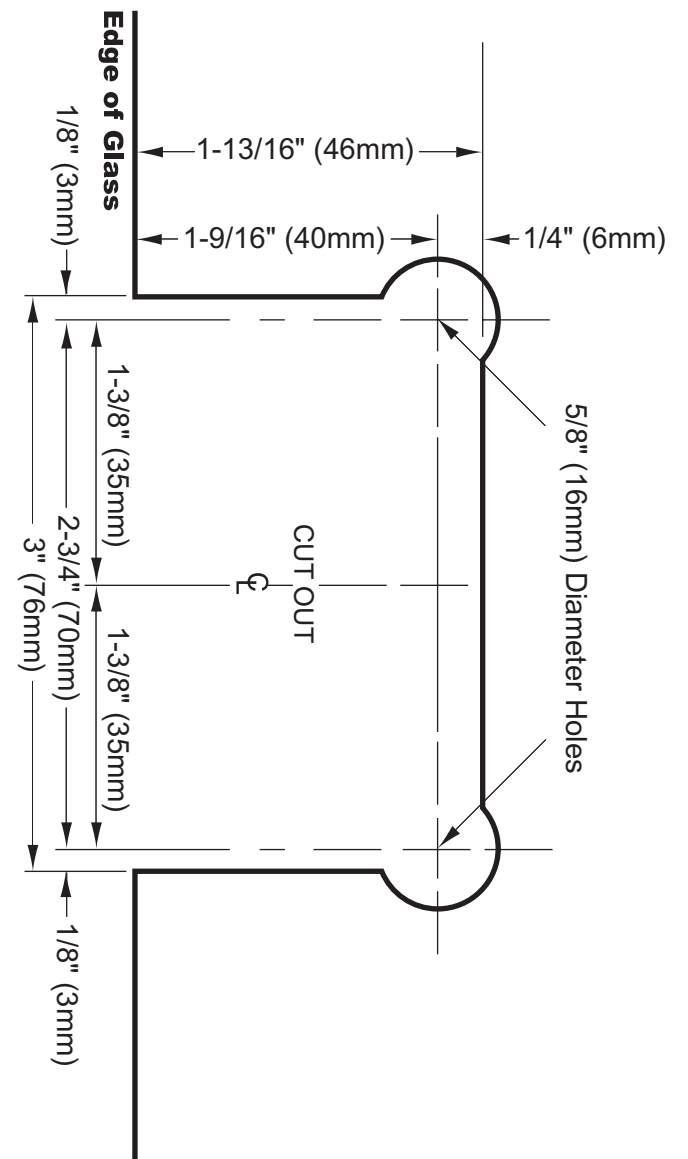

Heavy Duty Wall to Glass Shower Hinge Template

Rectangular Cut-out Option

IMPORTANT NOTE:
Project measurements from the edge of the glass.

"Mouse-Ear" Cut-out Option

WALL TO
GLASSHINGE
HDSHDB037L
Rockwell