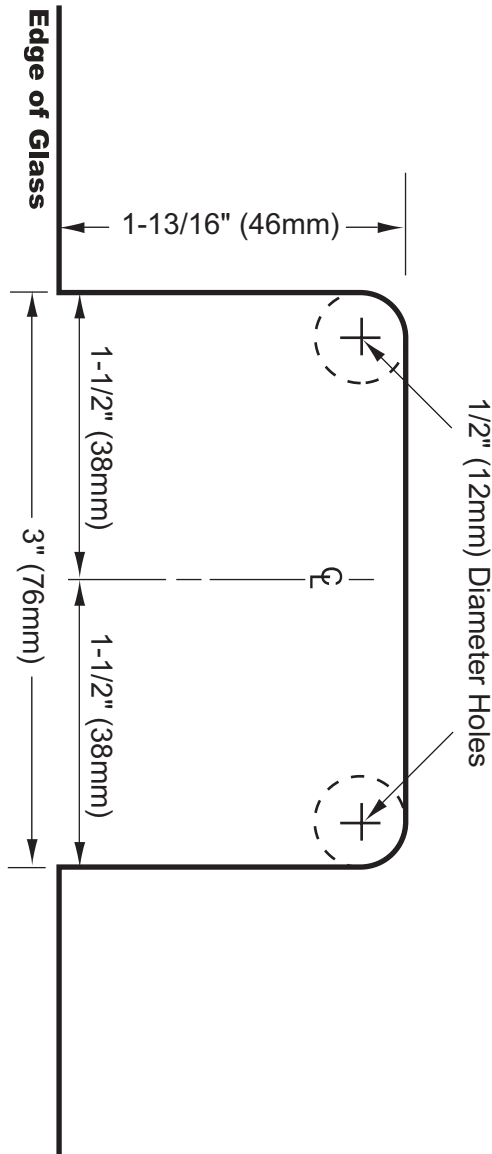

Heavy Duty Wall to Glass Shower Hinge Template

Rectangular Cut-out Option

IMPORTANT NOTE:
Project measurements from the edge of the glass.

"Mouse-Ear" Cut-out Option

WALL TO
GLASSHINGE
HDSHDB037L
Rockwell