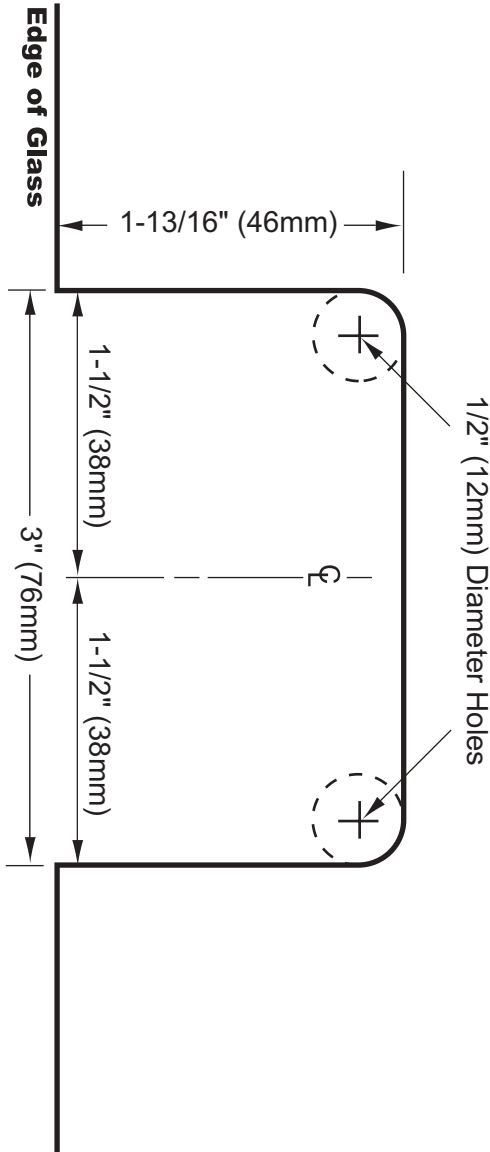

Heavy Duty Wall to Glass Shower Hinge Template

WALL TO
GLASSHINGE
HDSHS037S and L
Rockwell

Rectangular Cut-out Option

IMPORTANT NOTE:
Project measurements from the edge of the glass.

"Mouse-Ear" Cut-out Option