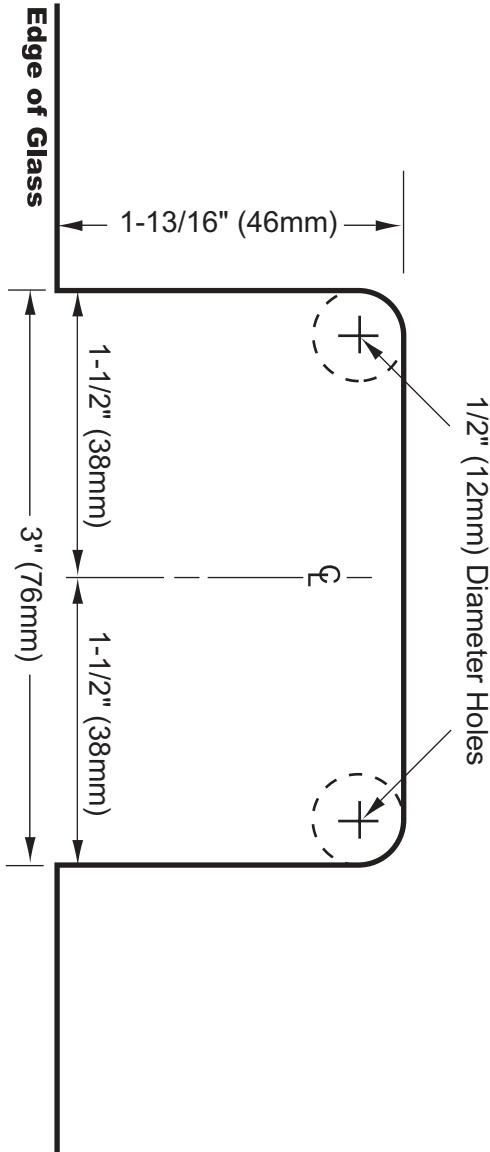

Heavy Duty Wall to Glass Shower Hinge Template

WALL TO GLASSHINGE
HDSHS037S and L
Rockwell

Rectangular Cut-out Option

IMPORTANT NOTE:
Project measurements from the edge of the glass.

"Mouse-Ear" Cut-out Option