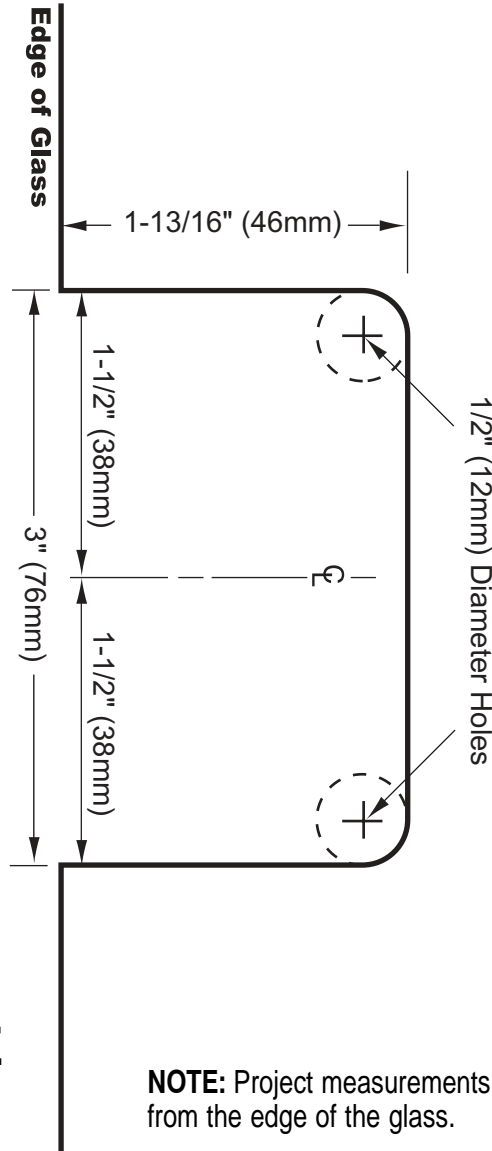

# Heavy Duty 180° Glass to Glass Shower Hinge

## ELEGANCE HEAVY DUTY 180° GLASS TO GLASS HINGE Rockwell

Rectangular  
Cut-out Option

"Mouse-Ear"  
Cut-out Option