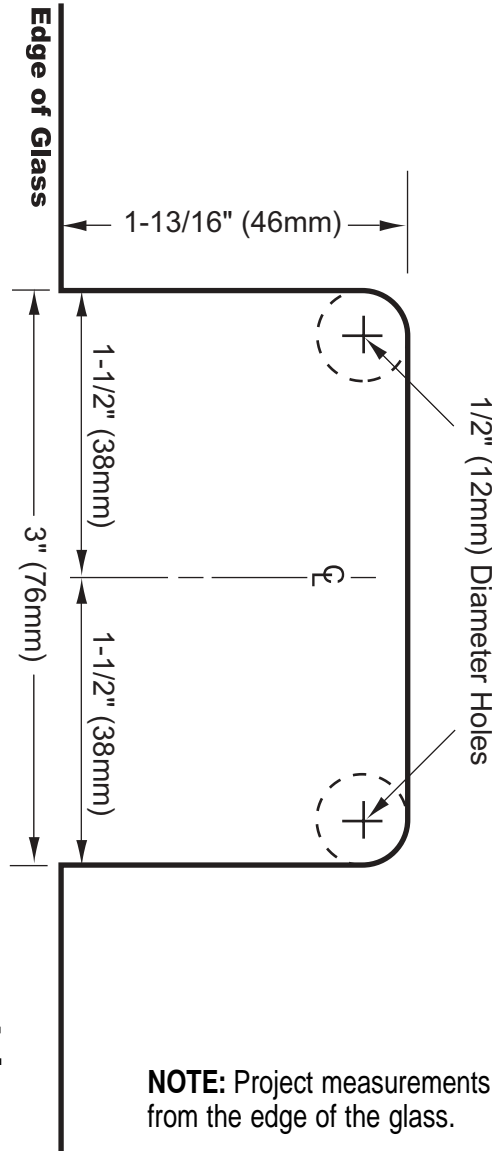

Heavy Duty 180° Glass to Glass Shower Hinge

ELEGANCE HEAVY DUTY 180° GLASS TO GLASS HINGE Rockwell

Rectangular
Cut-out Option

"Mouse-Ear"
Cut-out Option