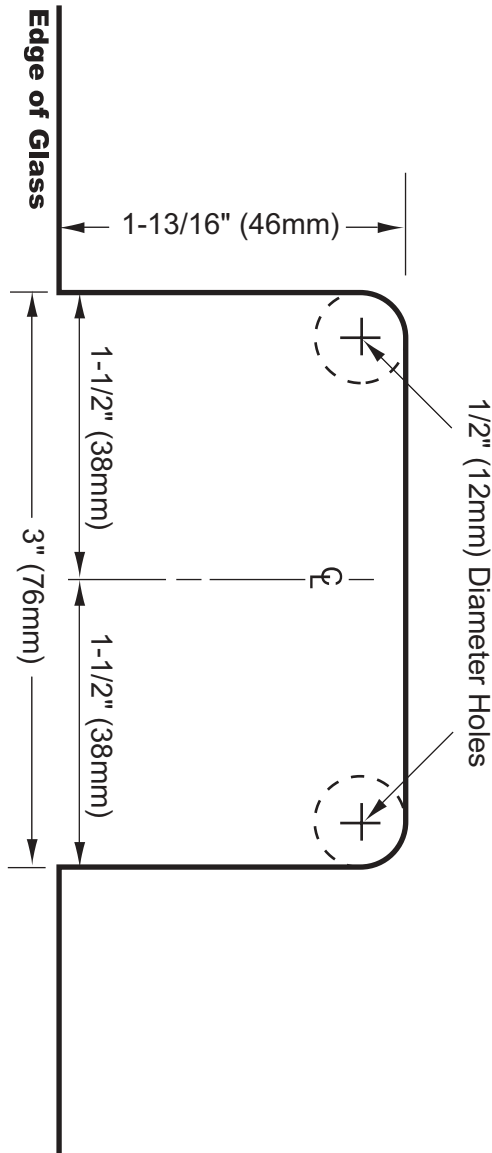

Heavy Duty Wall to Glass Shower Hinge Template

WALL TO GLASSHINGE
HDSHS037S and L
Rockwell

Rectangular Cut-out Option

IMPORTANT NOTE:
Project measurements from the edge of the glass.

"Mouse-Ear" Cut-out Option