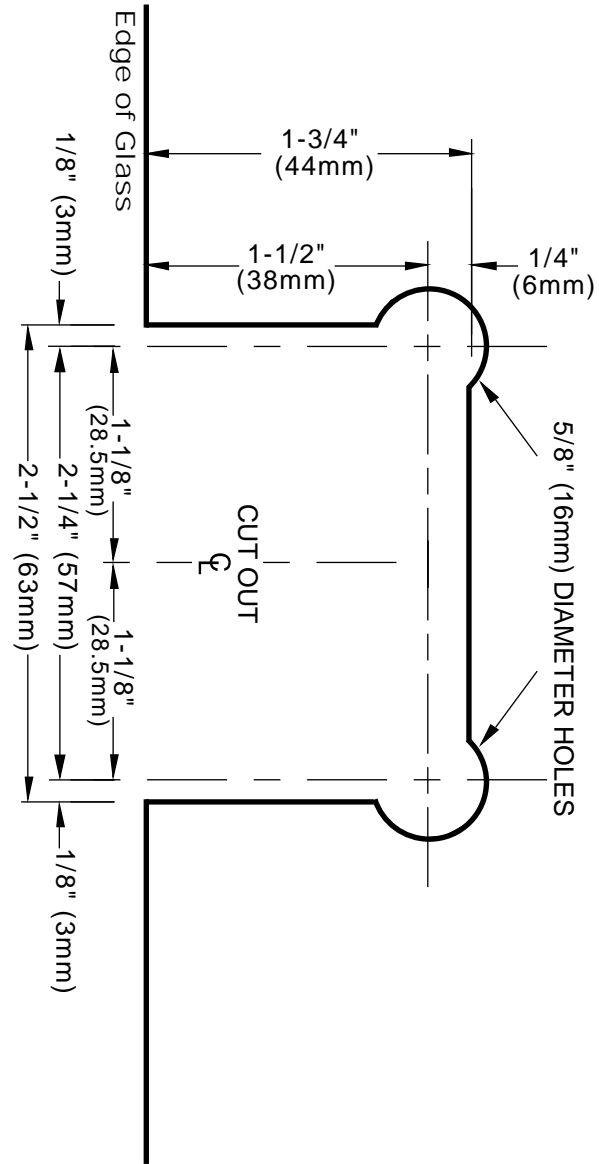

**IMPORTANT:**  
Project measurements from  
the edge of the glass.

## Rockwell Classic Shower Hinge

Wall Mount Hinge – Full Back Plate

**CAT No. SHS037 SERIES**

**M037 SERIES**