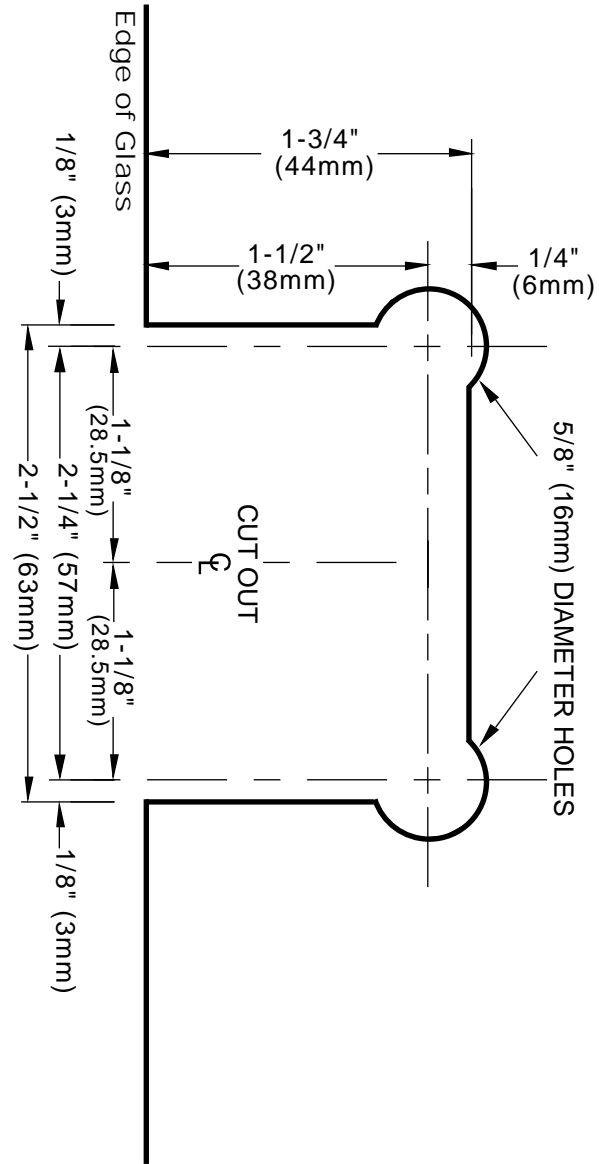

IMPORTANT:
Project measurements from
the edge of the glass.

Rockwell Classic Shower Hinge

Wall Mount Hinge – Full Back Plate

CAT No. SHS037 SERIES

M037 SERIES