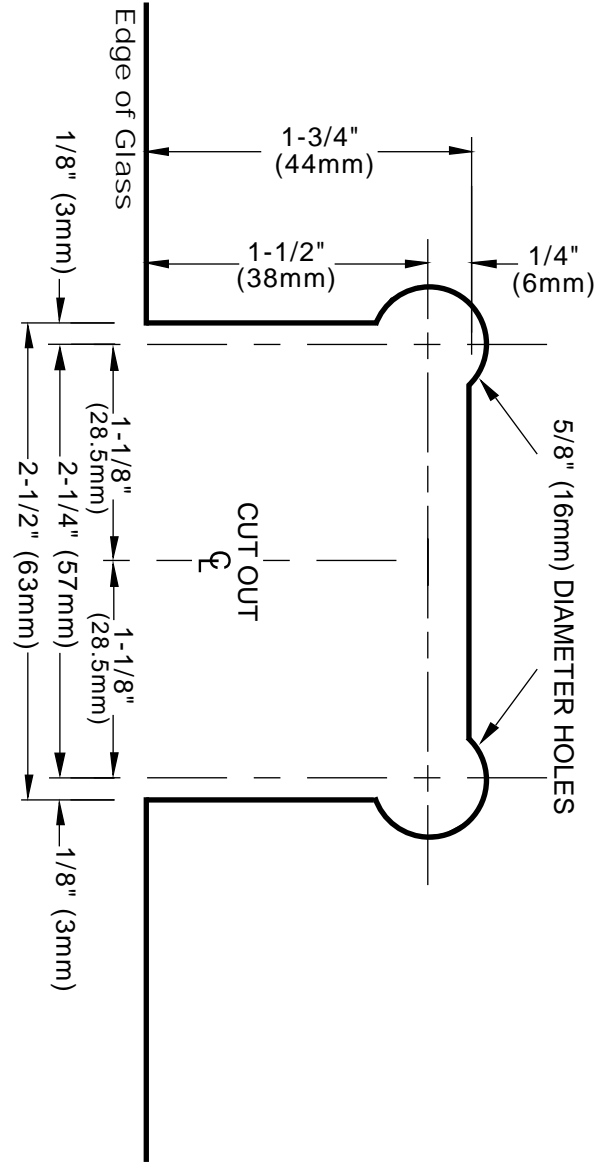

IMPORTANT:
Project measurements from
the edge of the glass.

Rockwell Classic Shower Hinge

Wall Mount Hinge

CAT No. SHS037 SERIES

M037 SERIES