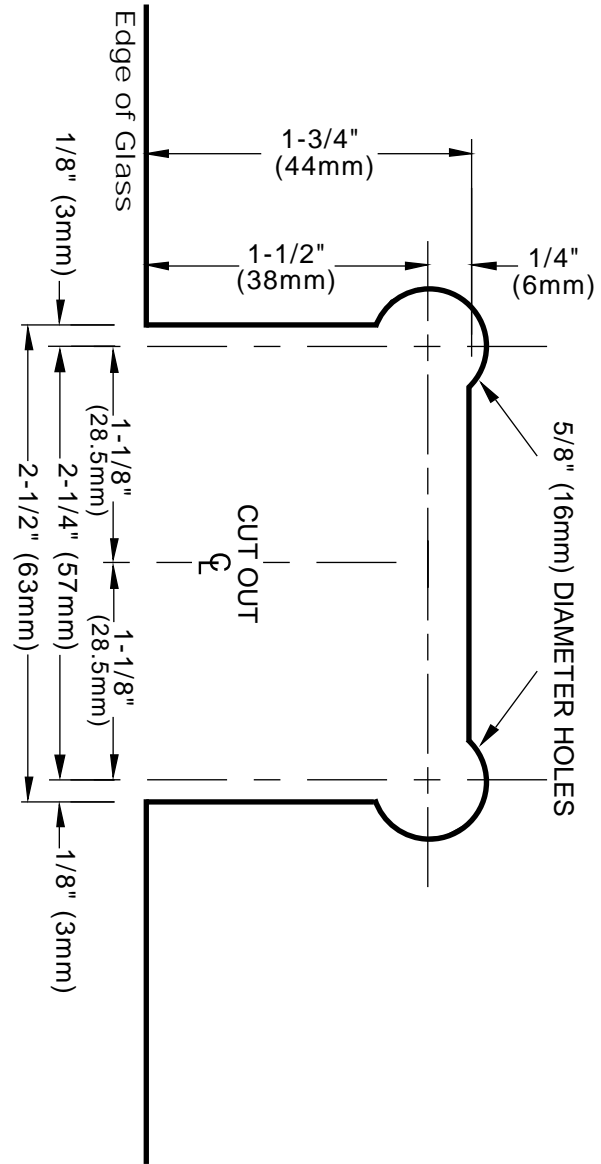

**IMPORTANT:**  
Project measurements from  
the edge of the glass.

## Rockwell Classic Shower Hinge

Wall Mount Hinge

**CAT No. SHS037 SERIES**

**M037 SERIES**