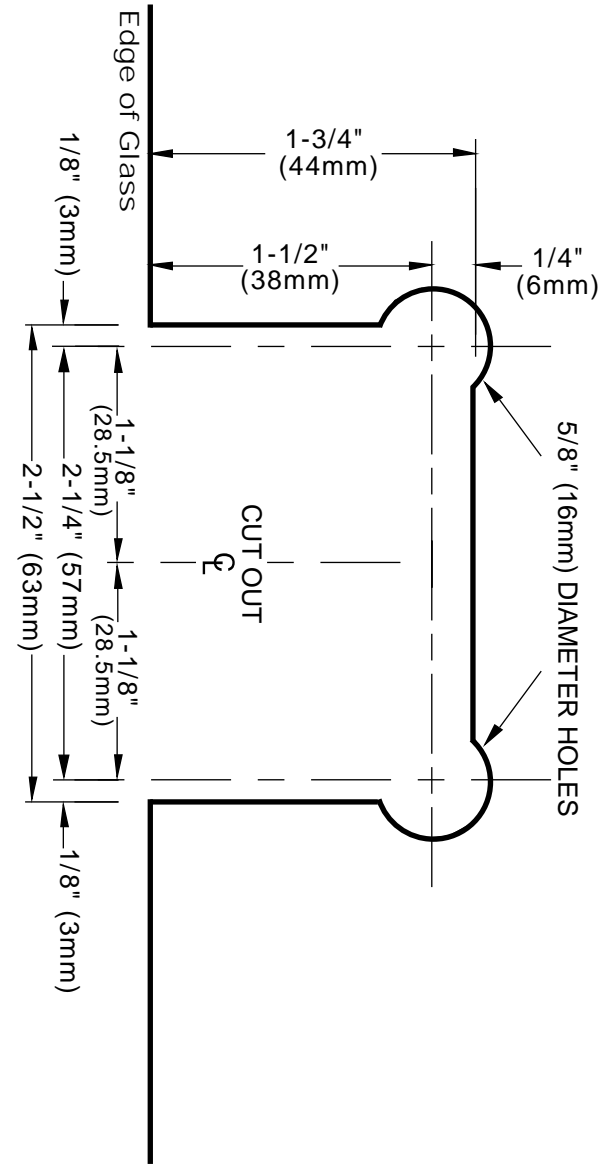

IMPORTANT:
Project measurements from
the edge of the glass.

Rockwell Classic Shower Hinge

Wall Mount Hinge

CAT No. SHS037 SERIES
M037 SERIES