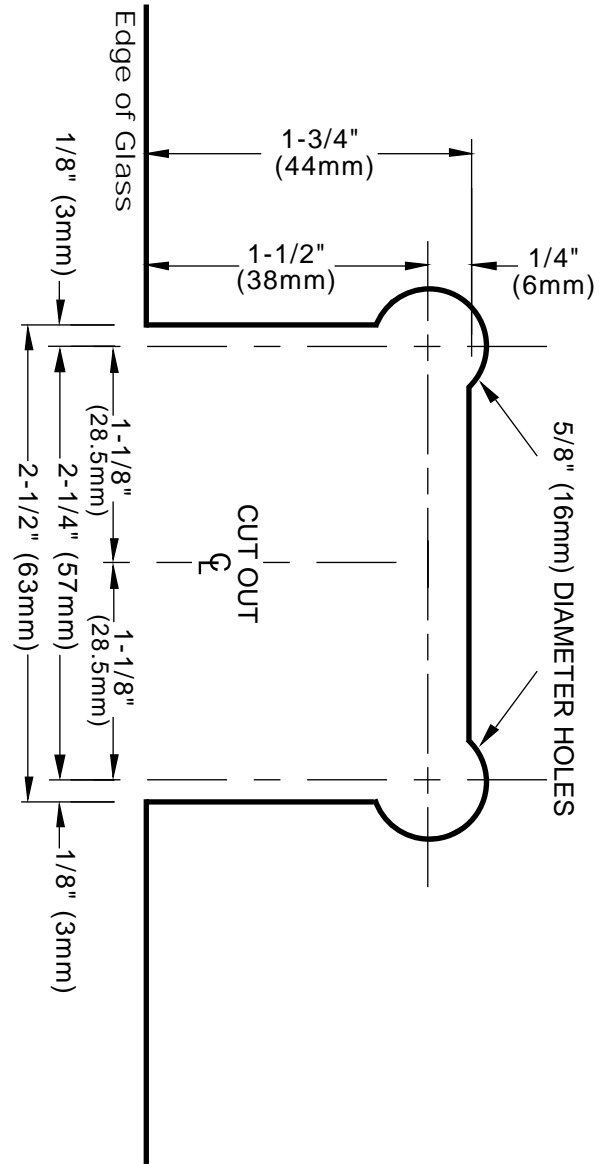

IMPORTANT:
Project measurements from
the edge of the glass.

Rockwell Classic Shower Hinge

Wall Mount Hinge

CAT No. SHS037 SERIES

M037 SERIES