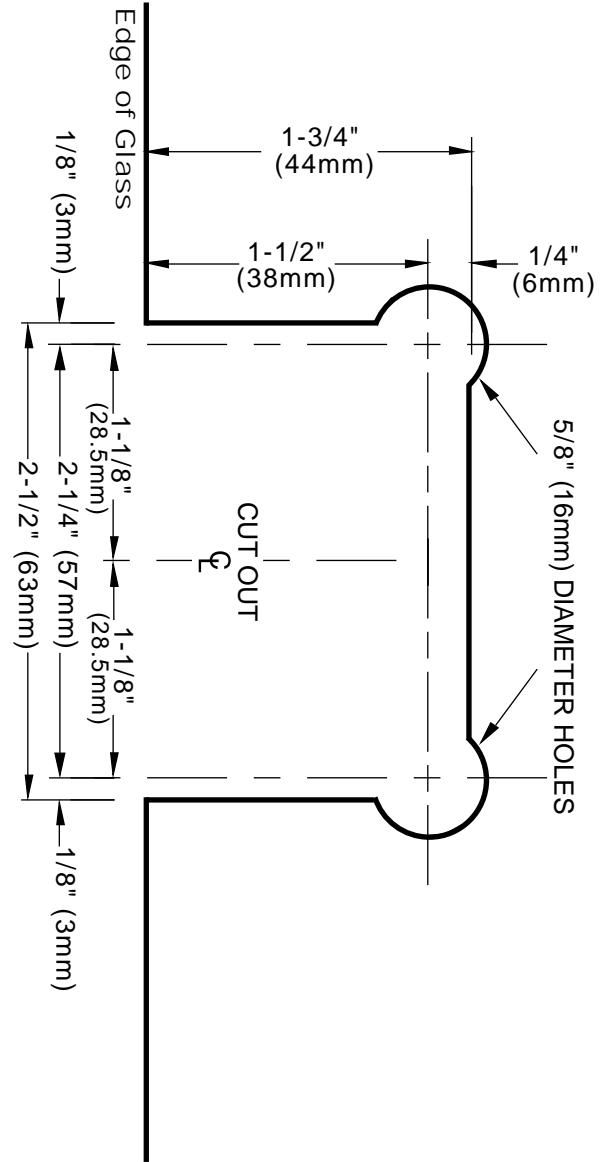

**IMPORTANT:**  
Project measurements from  
the edge of the glass.

## Rockwell Classic Shower Hinge

Wall Mount Hinge

**CAT No. SHS037 SERIES**

**M037 SERIES**