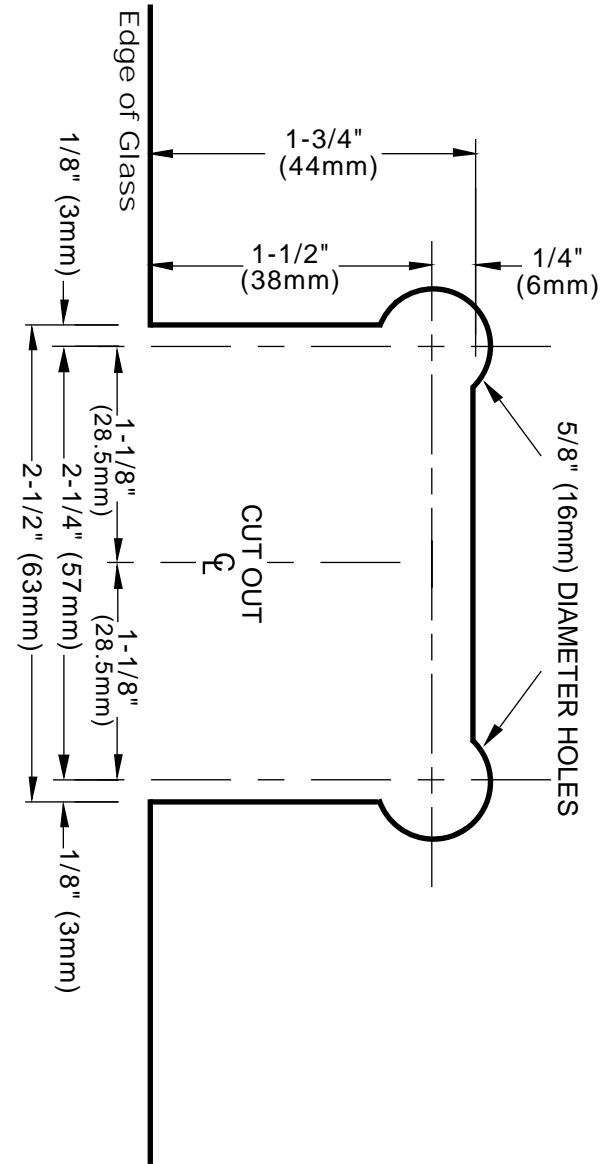

Rockwell Classic Shower Hinge

135° GLASS TO GLASS SHOWER HINGE
CAT No. SHS135 SERIES

IMPORTANT:
 Project measurements from
 the edge of the glass.