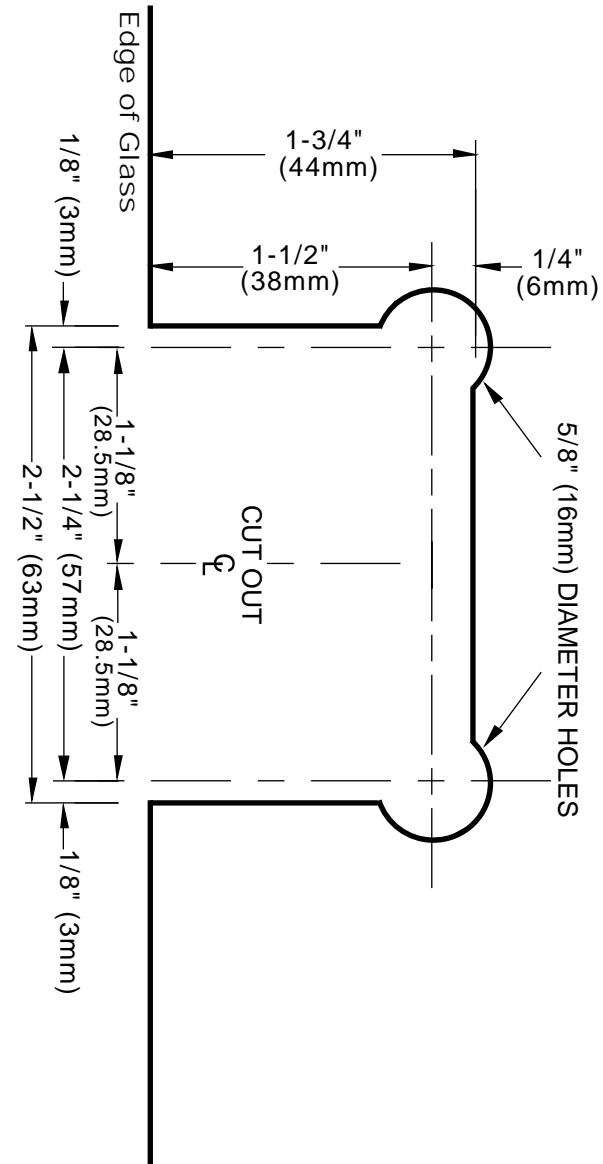

# Rockwell Classic Shower Hinge

180° GLASS TO GLASS SHOWER HINGE  
**CAT No. SHS180 SERIES**

**IMPORTANT:**  
 Project measurements from  
 the edge of the glass.